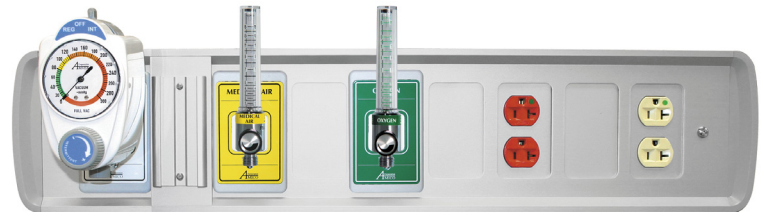

# specifications

The console unit shall be an Amico Alert-1 series.

The console unit has a removable front assembly for ease of mounting to the back box.

The console is supported by a galvanized steel bracket which shall be attached to the structural wall by means of four screws (not supplied by Amico).

The fascia front assembly is made from extruded, clear anodized aluminium with moulded plastic end caps, for a clean appearance. The back box is made from galvanized steel, 0.060" thick.

The medical gas piping terminates as blank capped ends 5" (127 mm) above the console back box.

All specified devices are factory installed in the console backbox. The electrical devices are separated, but they are not pre-wired.

**NOTE:** Exact dimensions are to be determined by the customer.

**NOTE:** A blank provision should be placed between Medical Gas Outlets and Vacuum Bottle Slide Holders and between 2 communication devices.

# features

- ▶ Removable front fascia for ease of maintenance and installation
- ▶ Single cutout dimension for all accessories (outlets & electrical devices) are on a 2.5" (63.5 mm) centre
- ▶ Fascia is anodized aluminium with moulded plastic end caps for a clean, aesthetic appearance