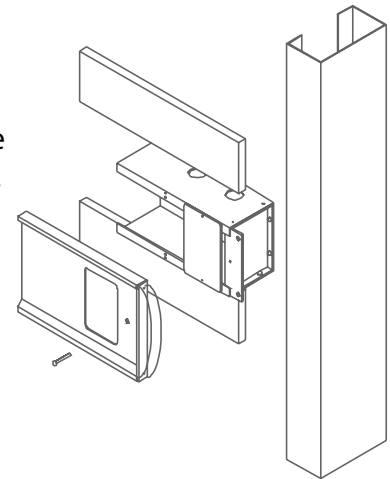

The fascia front assembly is made from extruded, clear anodized aluminium with moulded plastic end caps, for a clean appearance. The back box is made from galvanized steel, 0.060" thick.

The medical gas piping terminates as blank capped ends 5" (127 mm) above the console back box.

# features

- ▶ Removable front fascia for ease of maintenance and installation
- ▶ Single cutout dimension for all accessories (outlets & electrical devices) are on a 2.5" (63.5 mm) centre
- ▶ Fascia is anodized aluminium with moulded plastic end caps for a clean, aesthetic appearance

# dimensions

inch  
[mm]

Flush mount the console back box to the drywall. The fascia shall sit on the drywall.

**NOTE:**

the backbox has 1/2" & 3/4" knockouts incorporated on all 3 sides of the enclosure. Dividers can be provided (if specified), if required between gas and electrical services.

# of gangs	3	5	7	9	11	13	15	17	19	21	23
DIM-"A" length of front	12.5" (318 mm)	17.5" (445 mm)	22.5" (572 mm)	27.5" (699 mm)	32.5" (826 mm)	37.5" (953 mm)	42.5" (1080 mm)	47.5" (1207 mm)	52.5" (1334 mm)	57.5" (1461 mm)	62.5" (1588 mm)
length "B" of back box	9" (229 mm)	14" (356 mm)	19" (483 mm)	24" (610 mm)	29" (737 mm)	34" (864 mm)	39" (991 mm)	44" (1118 mm)	49" (1245 mm)	54" (1372 mm)	59" (1499 mm)