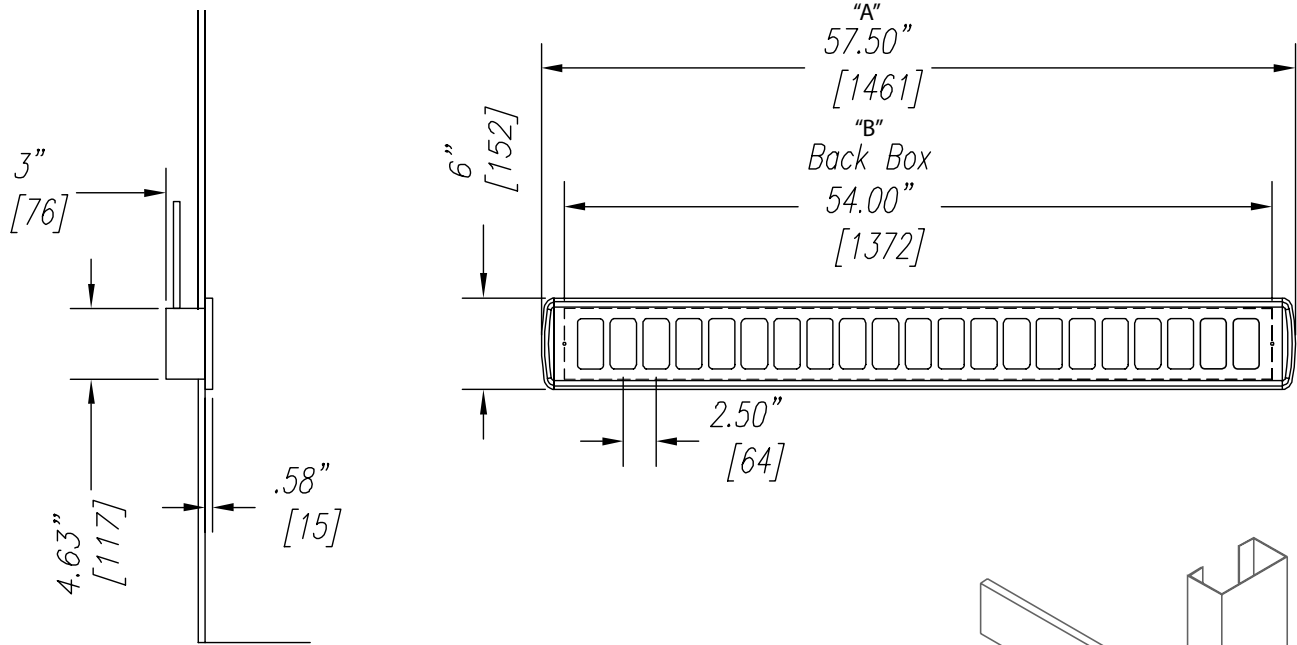

# features

- ▶ Removable front fascia for ease of maintenance and installation
- ▶ Single cutout dimension for all accessories (outlets & electrical devices) are on a 2.5" (63.5 mm) centre
- ▶ Fascia is anodized aluminium with moulded plastic end caps for a clean, aesthetic appearance

# dimensions

inch  
[mm]

Flush mount the console back box to the drywall. The fascia shall sit on the drywall.

**NOTE:**

the backbox has 1/2" & 3/4" knockouts incorporated on all 3 sides of the enclosure. Dividers can be provided (if specified), if required between gas and electrical services.

# of gangs	3	5	7	9	11	13	15	17	19	21	23
DIM-"A" length of front	12.5" (318 mm)	17.5" (445 mm)	22.5" (572 mm)	27.5" (699 mm)	32.5" (826 mm)	37.5" (953 mm)	42.5" (1080 mm)	47.5" (1207 mm)	52.5" (1334 mm)	57.5" (1461 mm)	62.5" (1588 mm)
length "B" of back box	9" (229 mm)	14" (356 mm)	19" (483 mm)	24" (610 mm)	29" (737 mm)	34" (864 mm)	39" (991 mm)	44" (1118 mm)	49" (1245 mm)	54" (1372 mm)	59" (1499 mm)