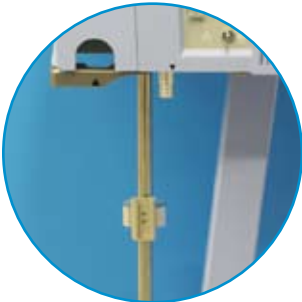

Blender Bracket

Basket- 5"x5"x4"

Basket- 10"x6"x9"

Cuff Basket

Glove Box Holder

Ventilator Accessories

AVEA Comprehensive Ventilator

1" Pole Clamp Mounting

Chart Holder

Power Bar

Basket- 5"x5"x4"

Humidifer Bracket

Blender Bracket

Basket- 10"x6"x9"

Cuff Basket

Glove Box Holder