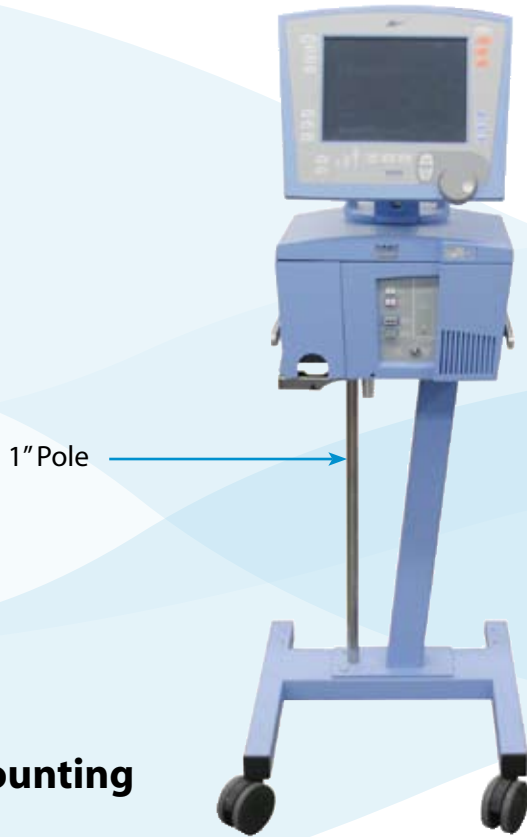

Blender Bracket

Basket- 5"x5"x4"

Basket- 10"x6"x9"

Cuff Basket

Glove Box Holder

Ventilator Accessories

AVEA Comprehensive Ventilator

1" Pole Clamp Mounting

Chart Holder

Power Bar

Basket- 5"x5"x4"

Humidifer Bracket

Blender Bracket

Basket- 10"x6"x9"

Cuff Basket

Glove Box Holder